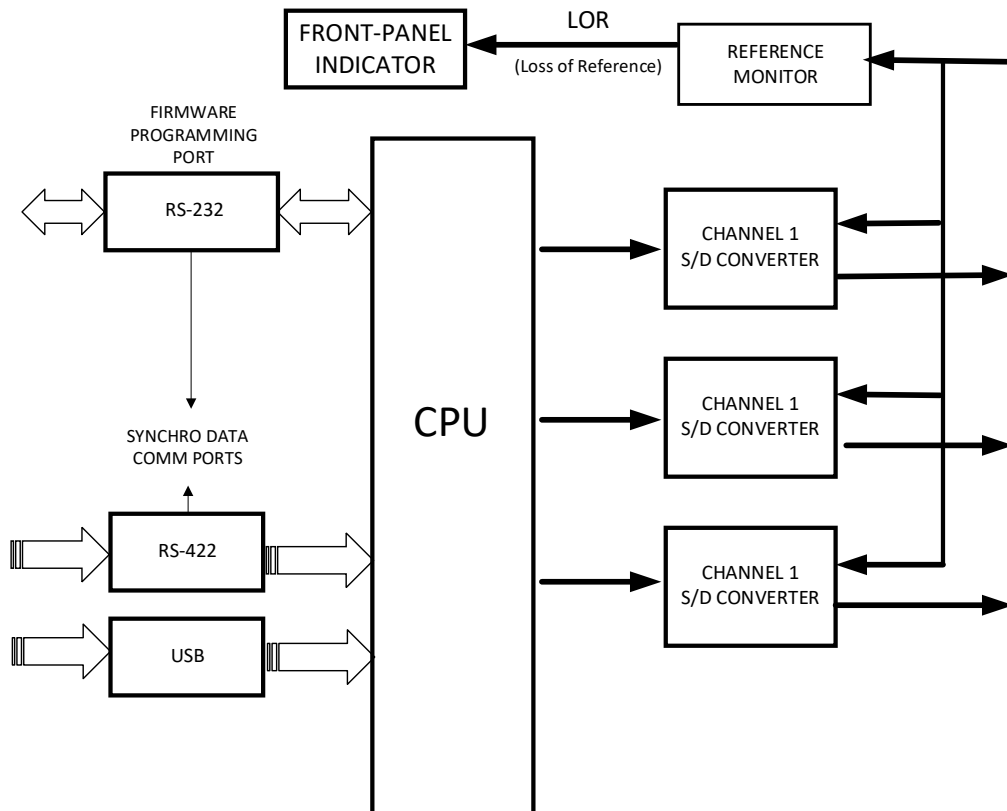

General Description

The Kimdu AGU-100 is a portable Synchro Angle Generator Unit. The AGU can be supplied with up to 4 output isolated channels. The AGU-100 can be ordered with 11.8v or 90v synchro output levels (26v or 115v Reference).

The AGU is controlled by a PC-based Kimdu GUI software and interfaced using either an

KIMDU Technologies, LLC
140 Finn Court
Farmingdale, NY 11735
Tel: 1 800 677-6174 Fax: 1 631 249-